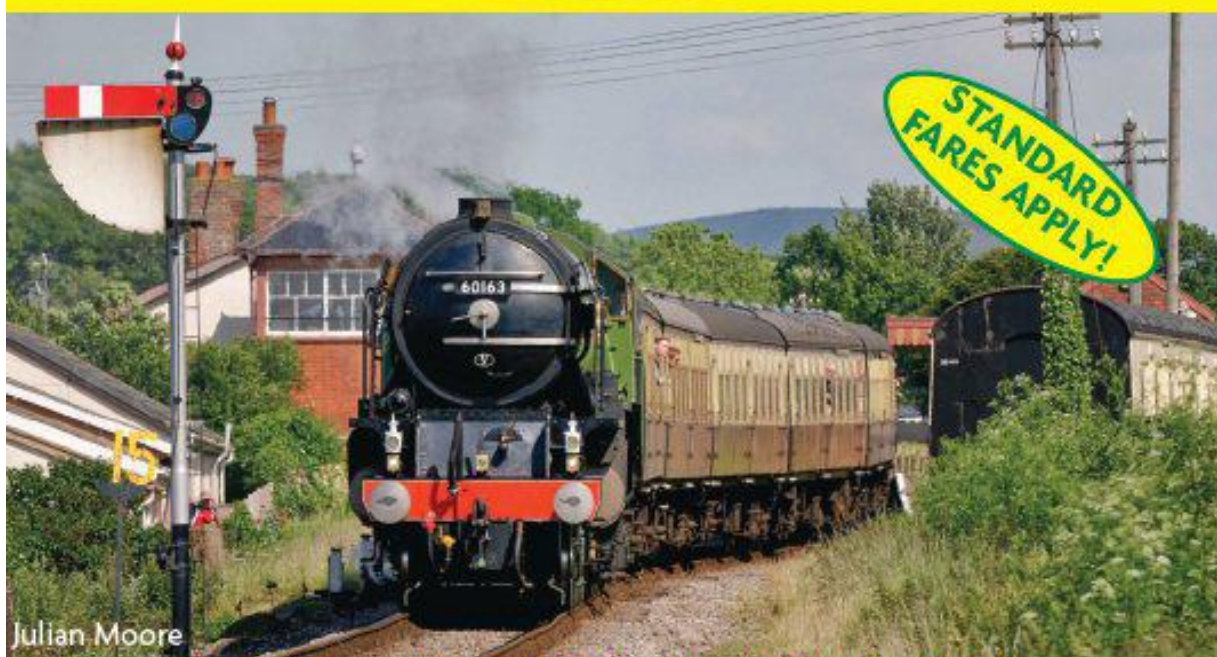

LATE SUMMER WEEKEND

3-4 SEPTEMBER 2011

- 60163 'Tornado' • 34046 'Braunton' • 'Western' D1010 •
- 'Hymek' D7017 • 'Warship' D832 • Further locos from our home fleet •
- Interesting & varied timetable • Minehead turntable in operation •
- Bar/buffet car facilities on most trains • Additional attractions •
- Museums, model railways, gift shops, refreshments • Freight train •
- Free parking at Bishops Lydeard • Hot Food •
- Loco Shed Open • DMU shuttle to Norton Fitzwarren •